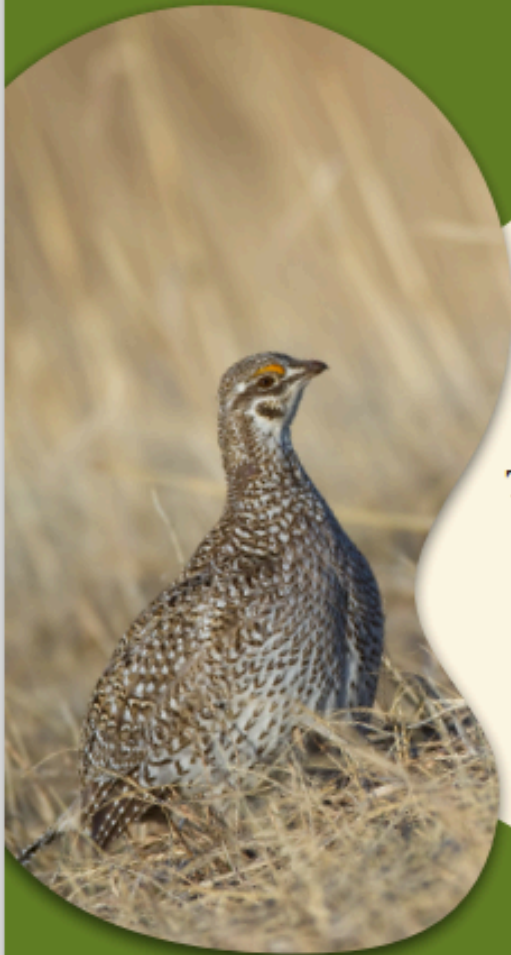

# Saskatchewan Emblems of Nature

THE PROVINCE IS REPRESENTED BY 9  
OFFICIAL EMBLEMS OF NATURE

## Sharp-Tailed Grouse

The sharp-tailed grouse was selected as the official bird emblem in 1945.

It's one of the province's most popular game birds.

## Western Red Lily

Selected as the official floral emblem in 1941, the western red lily has become the most recognizable symbol of Saskatchewan!

It is a protected species that grows in moist meadows and semi-wooded areas.

## **White-Tailed Deer**

This animal, commonly called the whitetail, was adopted as the official animal emblem in 2001.

Found throughout much of the province, the white-tailed deer is one of Saskatchewan's most popular game animals.